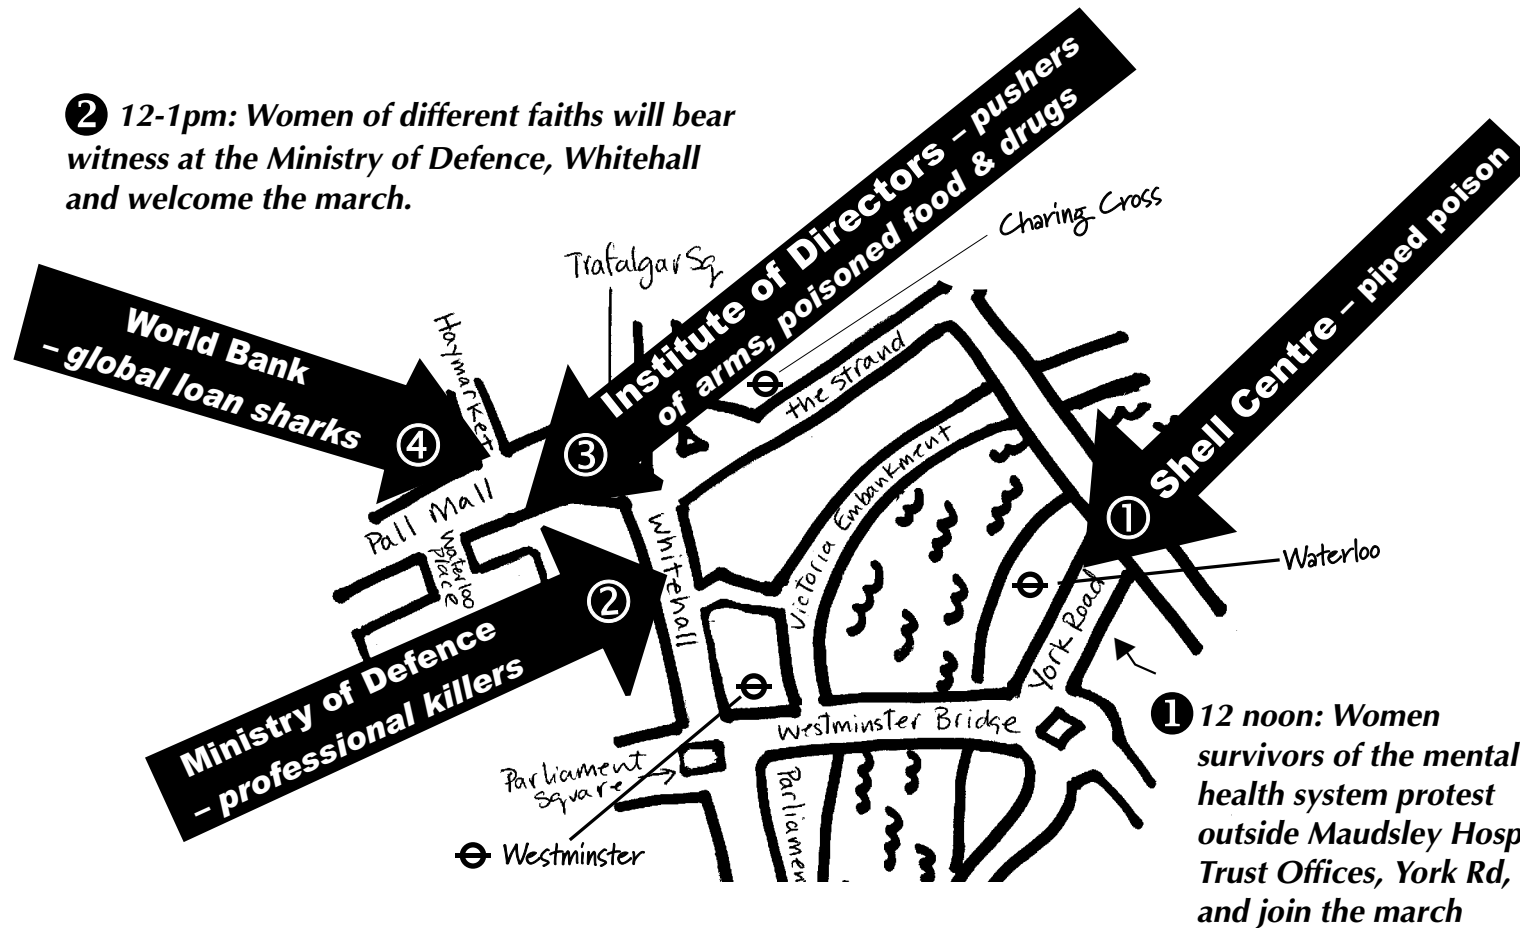

Assemble 12 noon at ① Shell Centre ⊖ Waterloo Exit 6. Stopping ② & ③  
Ending at ④ World Bank, Cnr Haymarket & Pall Mall approx 2.30pm

② 12-1pm: Women of different faiths will bear witness at the Ministry of Defence, Whitehall and welcome the march.

# 3<sup>rd</sup> GLOBAL WOMEN'S STRIKE

Friday 8 MARCH 2002

*International Women's Day*

**Whistle-Stop Tour & "Cacerolazo"  
to Sweep Out the Global Killers.**

**Assemble 12 noon, Shell Centre, York Rd, ☉ Waterloo Exit 6**

Giant puppet, drummers, dancing & chanting.

Bring your BROOMS & pots & pans to BANG.

Wheelchair users, cyclists, kids, van along route  . . . All welcome

*Also at 12 noon:*

- ◆ *Women survivors of the mental health system protest outside Maudsley Hospital Trust Offices in York Rd, and join the march at Shell Centre*
- ◆ *Women of different faiths will bear witness at The Ministry of Defence, Whitehall, and join the march when it reaches the MOD*